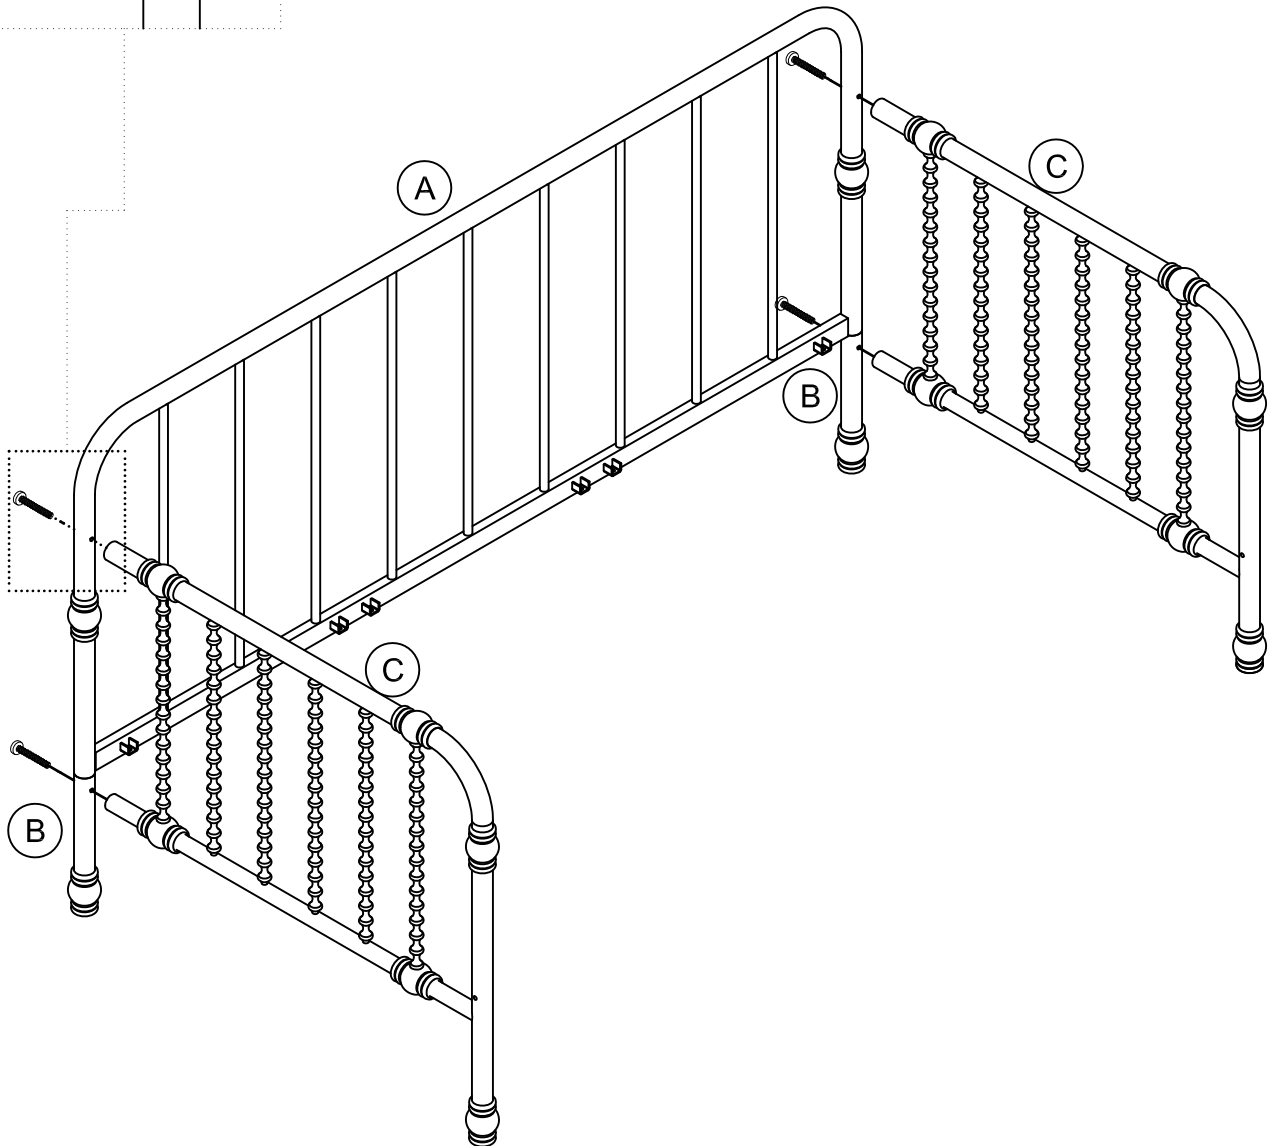

4mm
X 2

5mm
X 1

X 1

4112039LS

Monarch Hill Metal Daybed with Trundle, Twin. Black

STEP 1

STEP 2

4112039LS