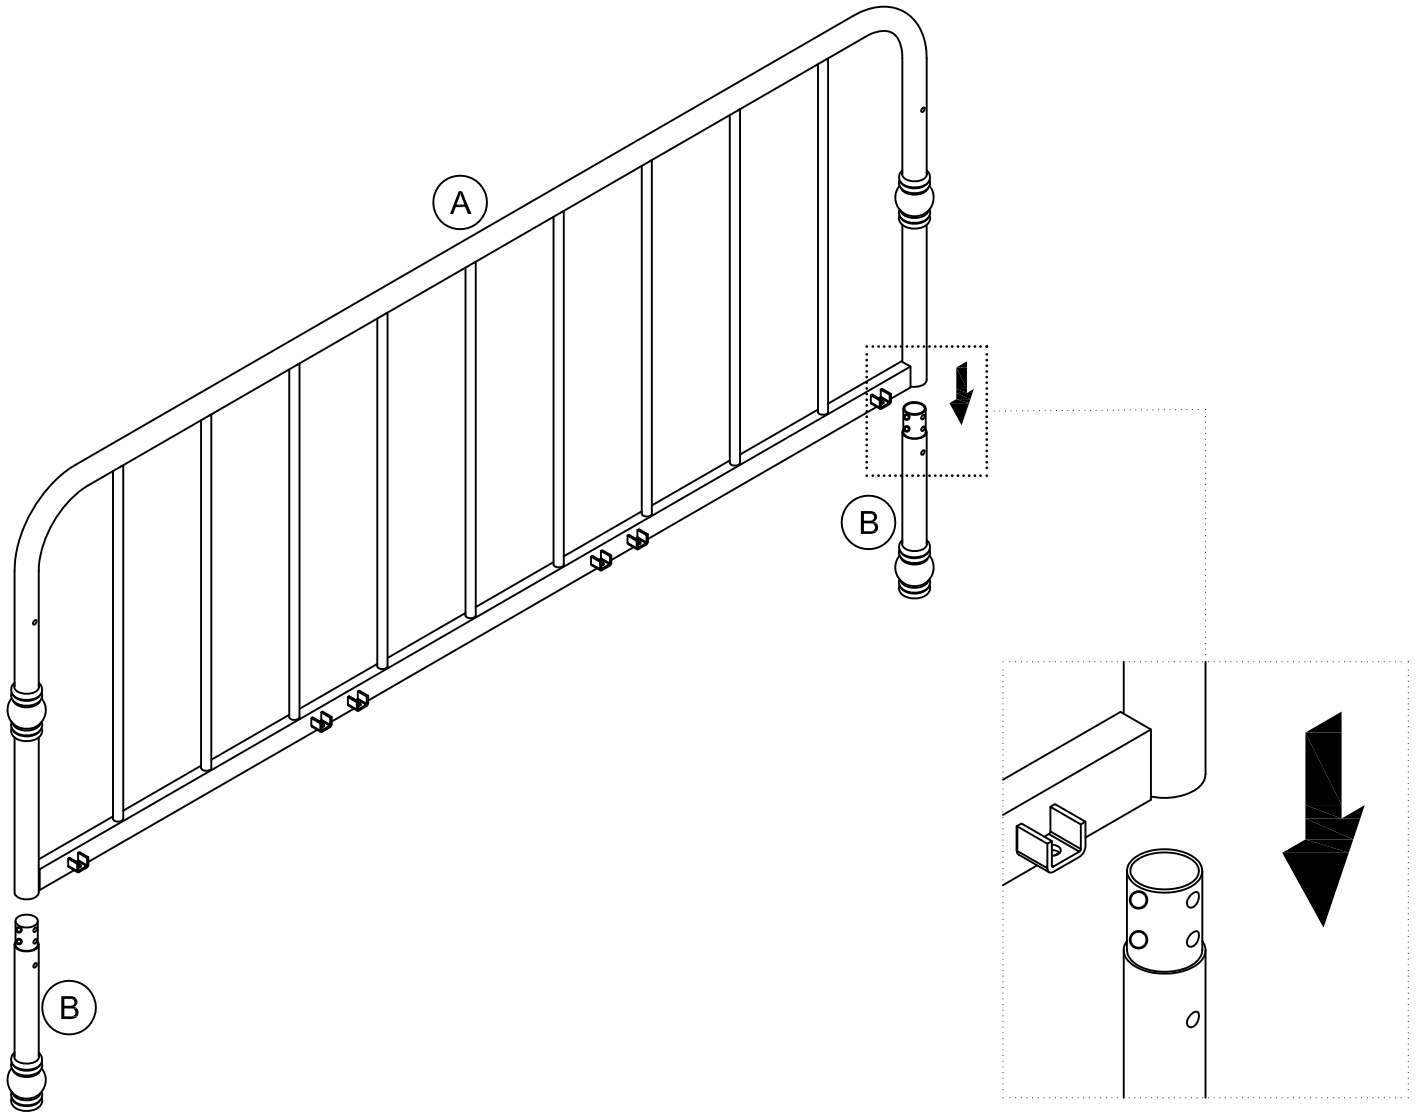

4mm
X 2

5mm
X 1

X 1

4112039LS

Monarch Hill Metal Daybed with Trundle, Twin. Black

STEP 1

STEP 2

4112039LS