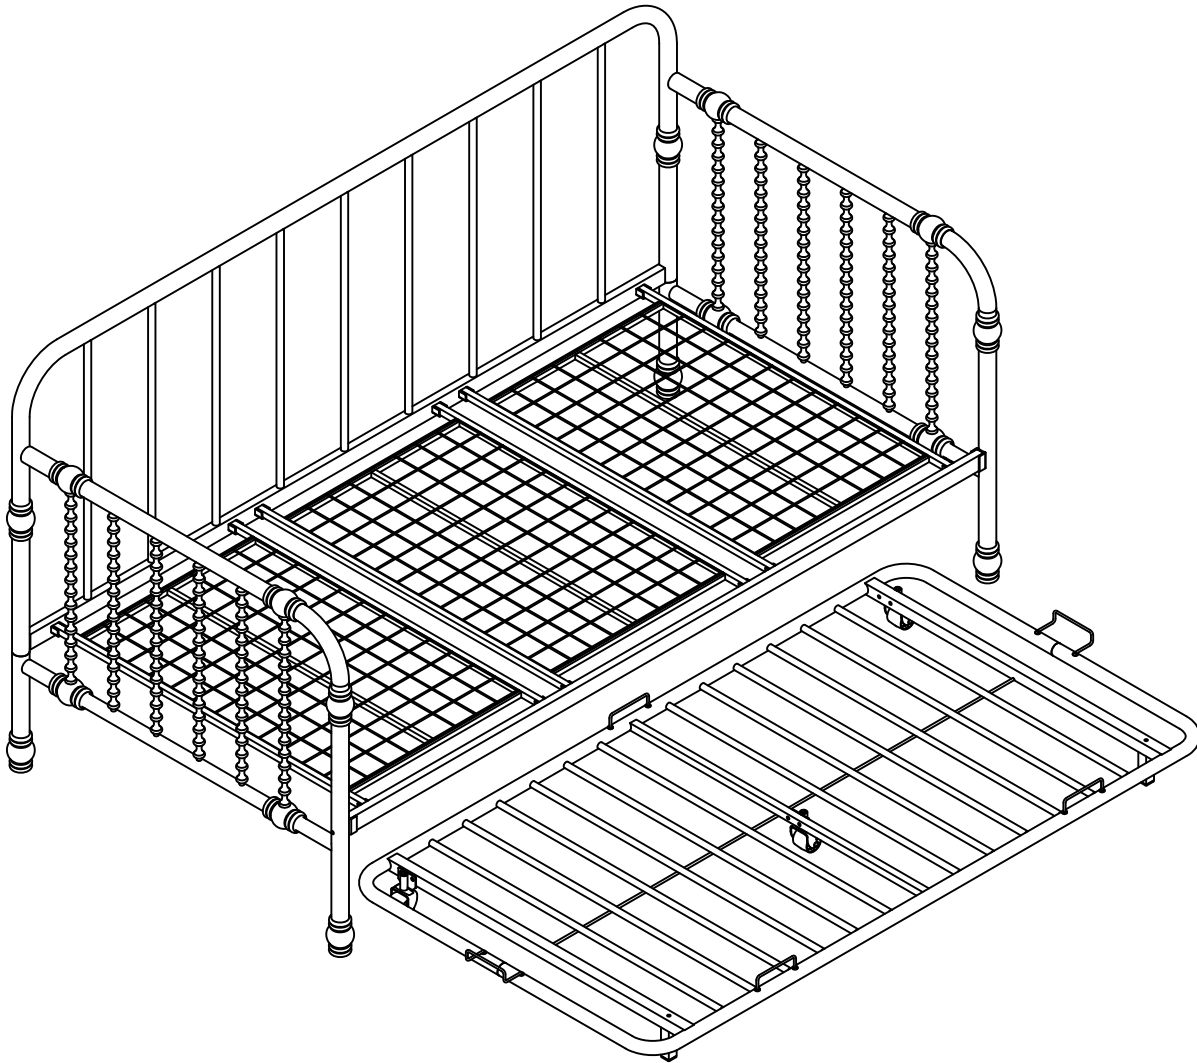

4112039LS

Monarch Hill Metal Daybed with Trundle, Twin.

Black

B344112039LS00

Keep this Assembly Manual for future reference.

Weight Limit: Daybed: 400 Lb / 182 Kg
Trundle: 225 Lb / 102 Kg

2 adults recommended
for assembly