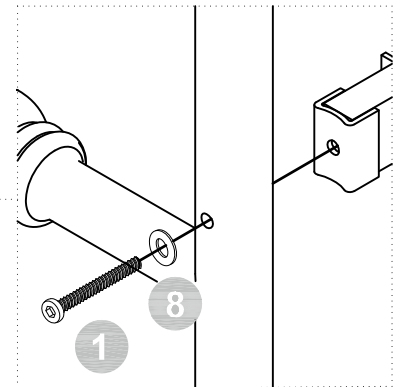

4112039LS

Monarch Hill Metal Daybed with Trundle, Twin. Black

STEP 3