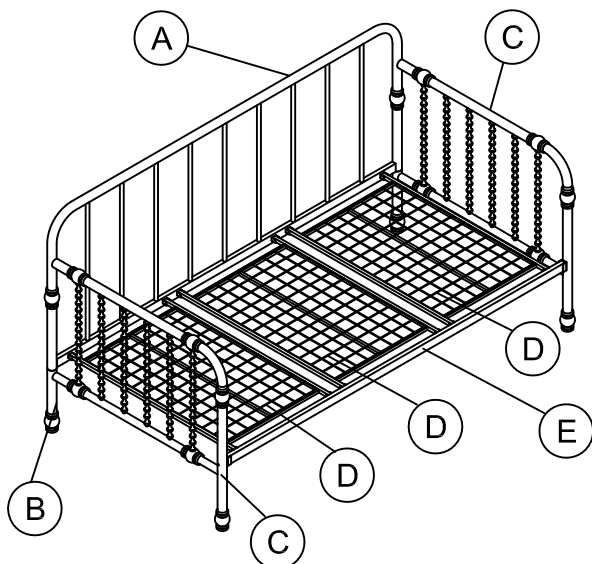

Part Identification

Not actual size

Back Panel
T943570
X 1

Leg Post
T943580
X 2

Side Panel
T943590
X 2

Base Frame
T943600
X 3

Side Rail
T943610
X 1

Trundle Bed
T943620
X 1

Handle 01
T943630
X 3

Support Leg
T943640
X 2

Caster
T943860
X 3

Side Support
T943650
X 2

Hardware List

Actual size

Hardware Pack #: T4112039LS-00

5/16" X 2 1/4"
X 2

1/4" X 2 1/4"
X 4

1/4" X 2"
X 2

1/4" X 1 3/4"
X 4

1/4" X 1 3/8"
X 2

1/4" X 5/8"
X 22

Φ16mm
X 18

Φ30mm
X 2

1/4"
X 6