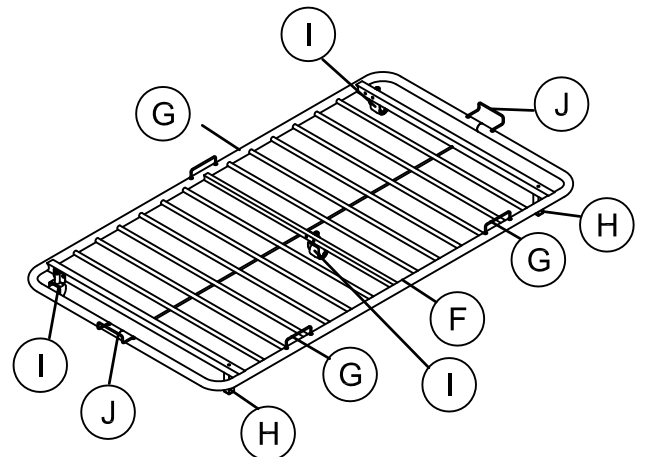

Part Identification

Not actual size

Back Panel
T943570
X 1

Leg Post
T943580
X 2

Side Panel
T943590
X 2

Base Frame
T943600
X 3

Side Rail
T943610
X 1

Trundle Bed
T943620
X 1

Handle 01
T943630
X 3

Support Leg
T943640
X 2

Caster
T943860
X 3

Side Support
T943650
X 2

Hardware List

Actual size

Hardware Pack #: T4112039LS-00

5/16" X 2 1/4"
X 2

1/4" X 2 1/4"
X 4

1/4" X 2"
X 2

1/4" X 1 3/4"
X 4

1/4" X 1 3/8"
X 2

1/4" X 5/8"
X 22

Φ16mm
X 18

Φ30mm
X 2

1/4"
X 6