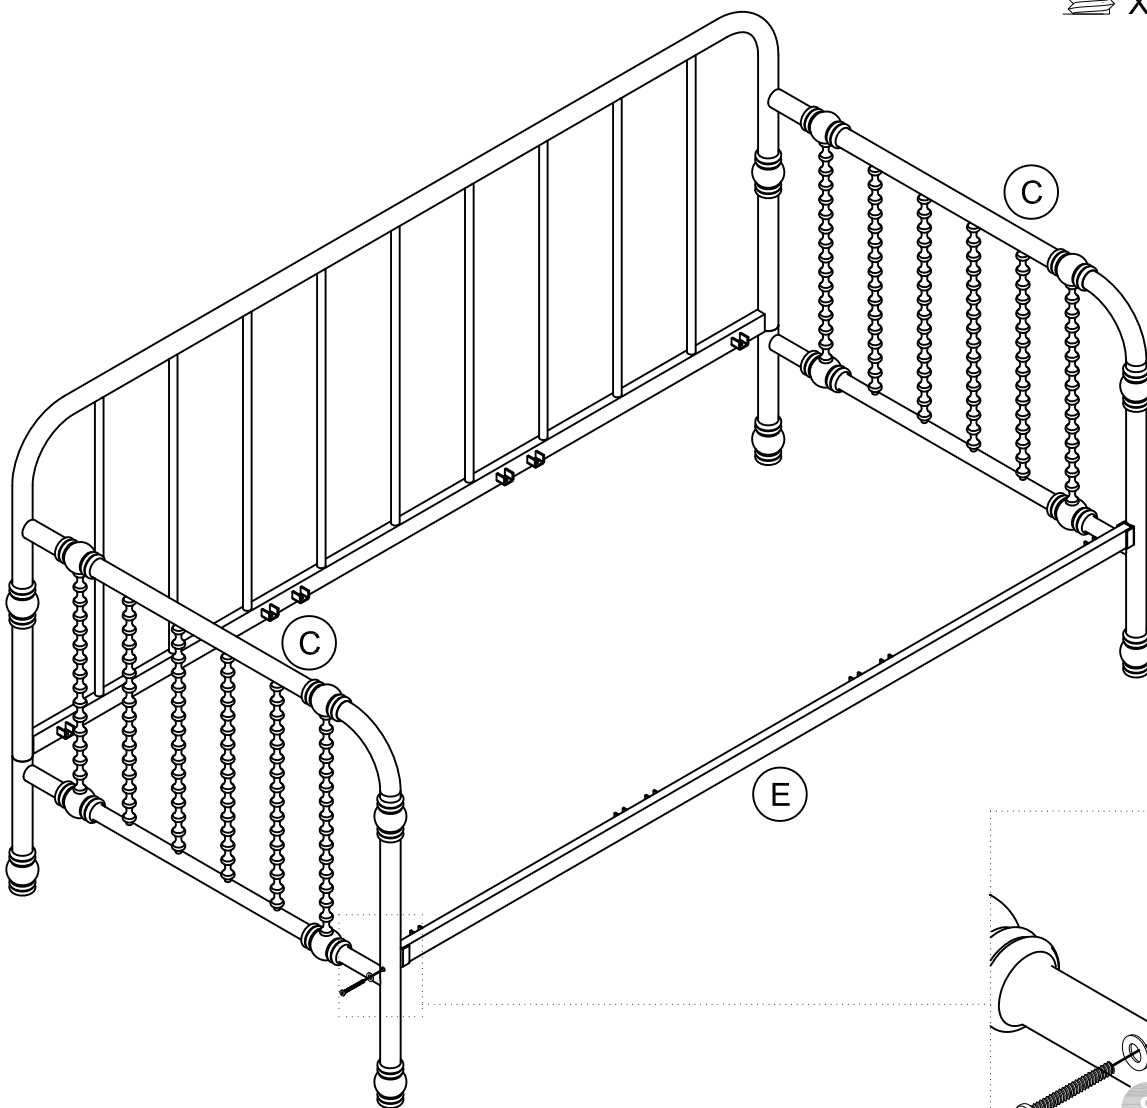

4112039LS

Monarch Hill Metal Daybed with Trundle, Twin. Black

STEP 3