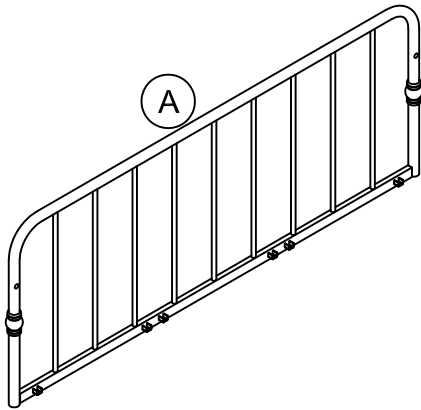

Part Identification

Not actual size

Back Panel
T943570
X 1